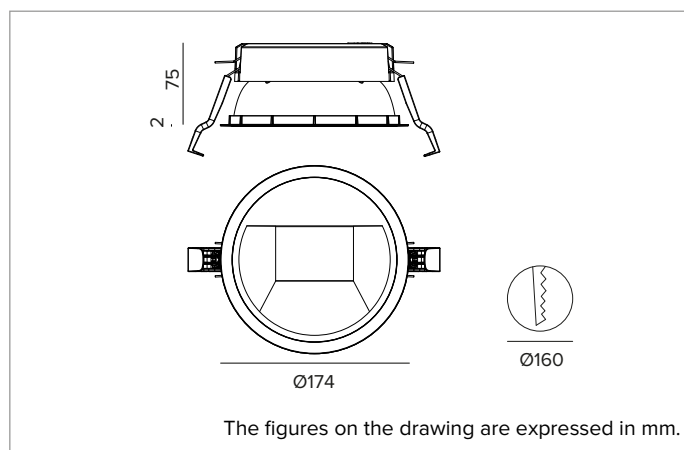

## Recessed LED Downlight in a trim version

		2700K	H(m)	D1(m)	D2(m)	E <sub>max</sub> (lx)	
		Ra90	42°	77°			
Fixture Power	35W	1	0.86	1.70	2161		
Source Flux	3943lm	2	1.73	3.40	540		
Fixture Flux	2732lm	3	2.59	5.11	240		
Efficacy	79lm/W	4	3.46	6.81	135		
TS1398	I <sub>max</sub> =633cd/klm	I <sub>max</sub>	2497cd	5	4.32	8.51	86